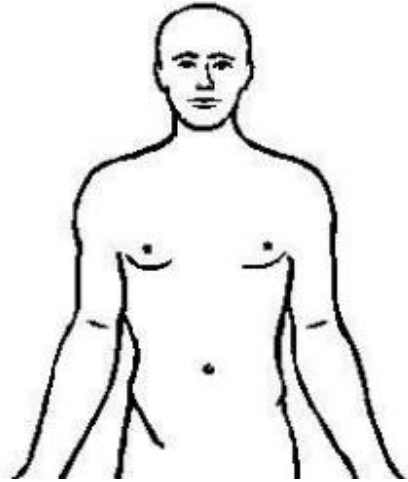

**IS IT BAD  
TO HOLD  
YOUR PEE?**

# EXCRETORY STRUCTURES

U4:L2

The yellow line is the urine's pathway as it exits the body!